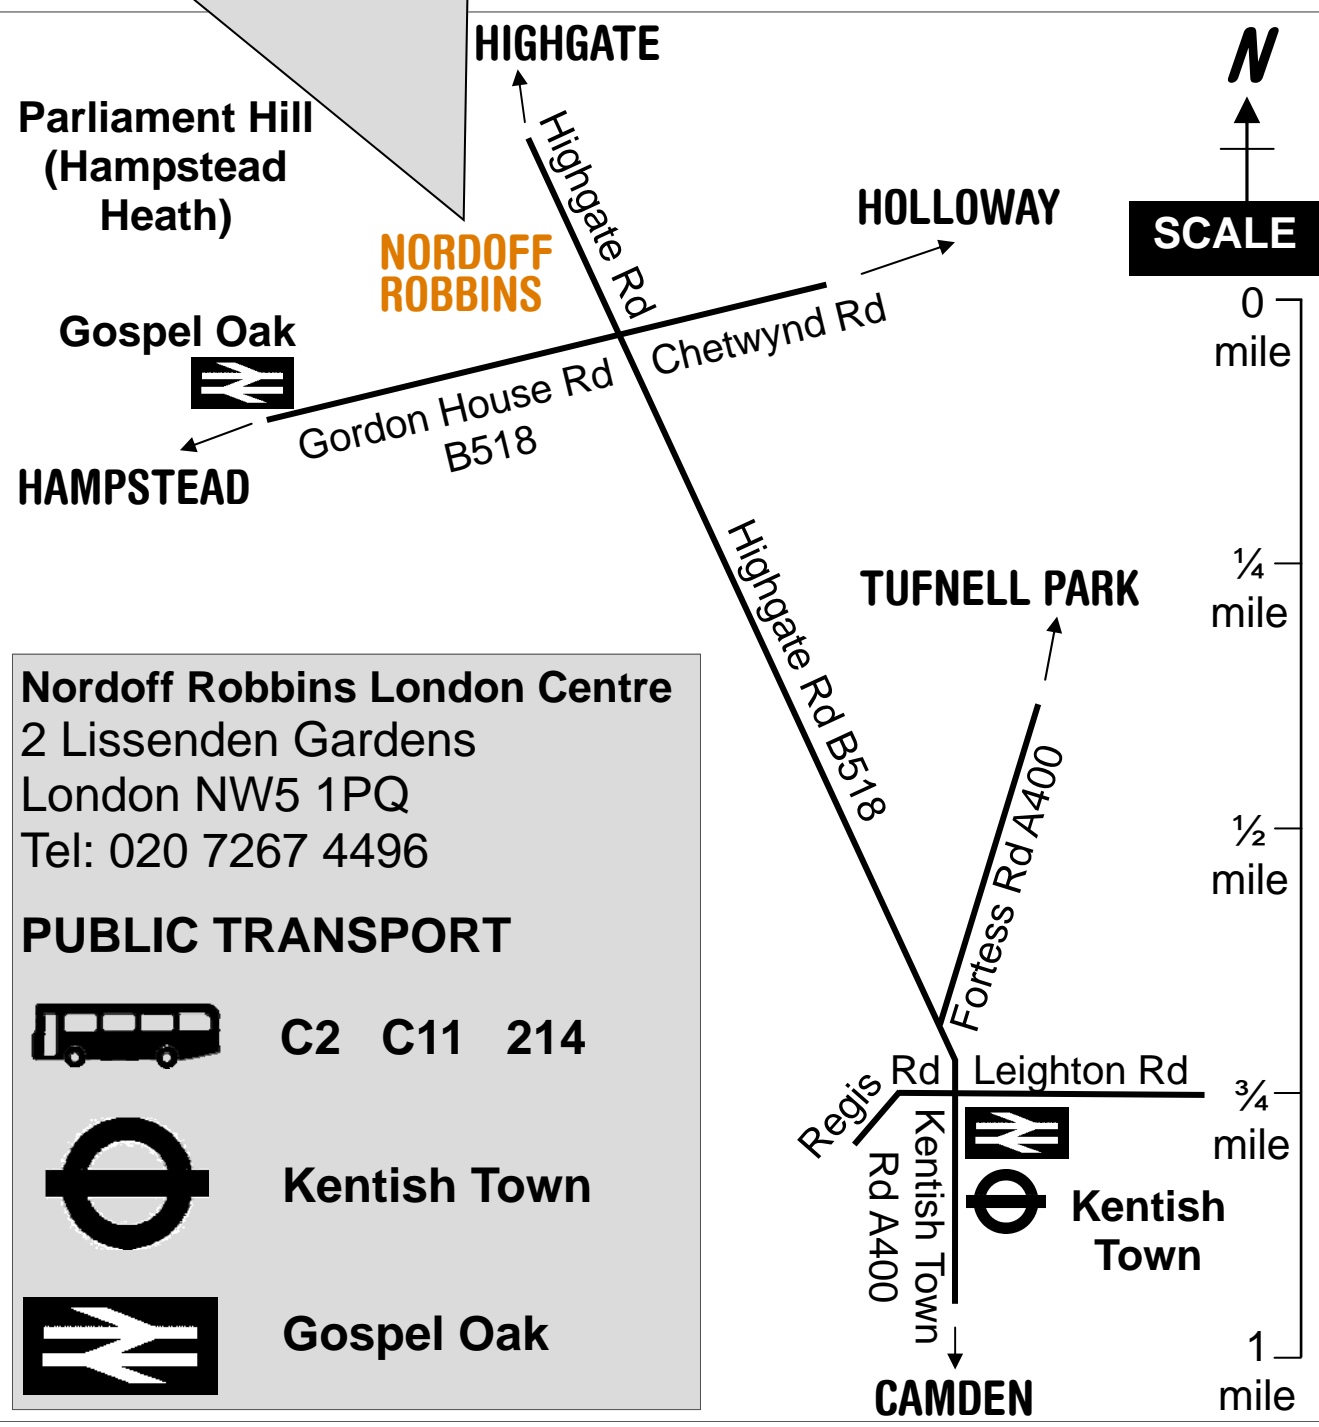

NORDOFF ROBBINS LONDON CENTRE

Nordoff Robbins London Centre
 2 Lissenden Gardens
 London NW5 1PQ
 Tel: 020 7267 4496

PUBLIC TRANSPORT

-  C2 C11 214
-  Kentish Town
-  Gospel Oak